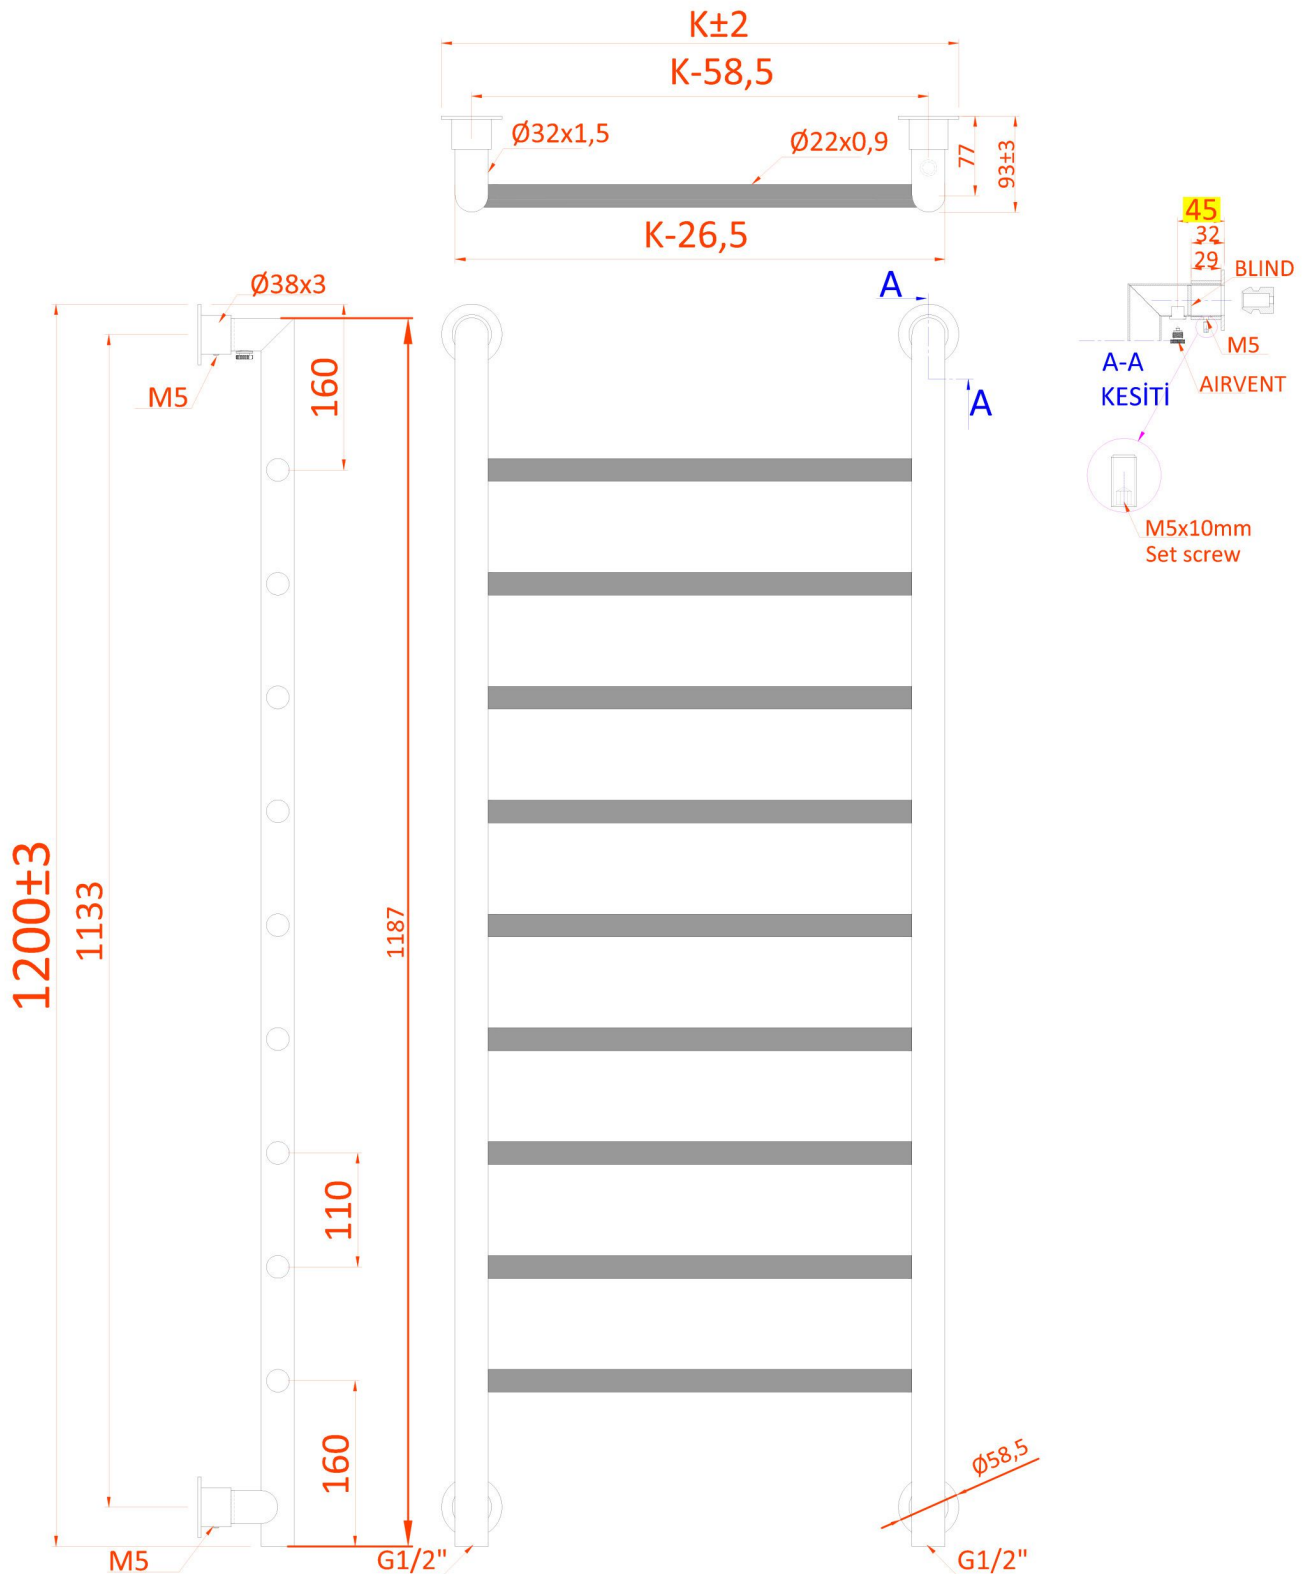

Eshton Towel Rail 1200mm. Height

Technical Drawing

WIDTH	CONNECTION	K-26,5	DM ²
K±2	AXIS K-58,5		
500mm	441,5mm	473,5mm	54dm ²
600mm	541,5mm	573,5mm	60dm ²

Eastbrook 

Eastbrook Road, Gloucester GL4 3DB

Technical Helpline : 01452 317890